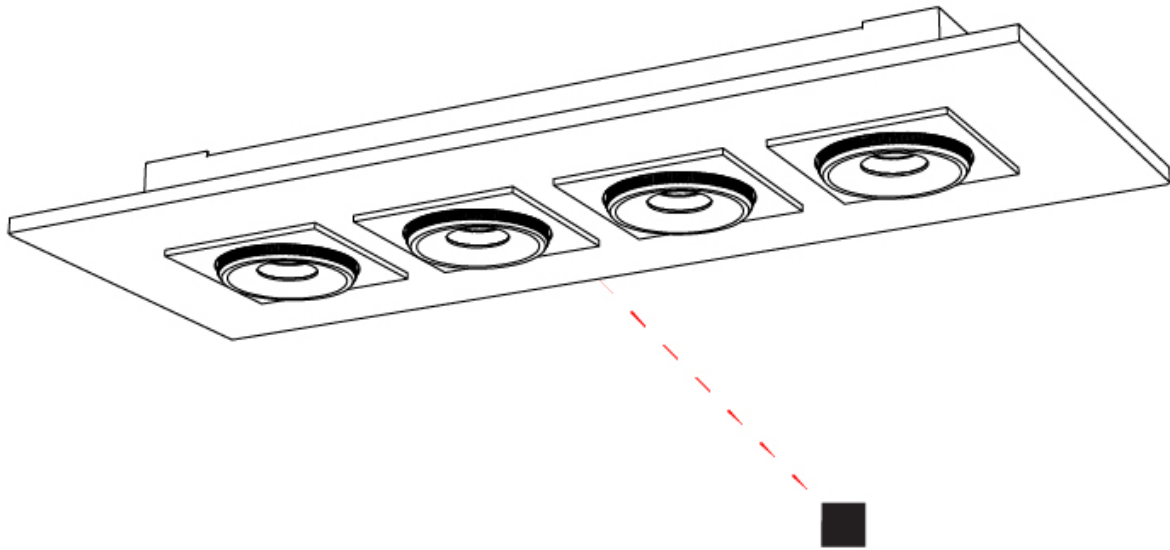

MARC SQUARE 4 SURFACE

D92124

PROJECT	_____
TYPE	_____
SPECIFIER	_____
QUANTITY	_____
DATE	_____

D