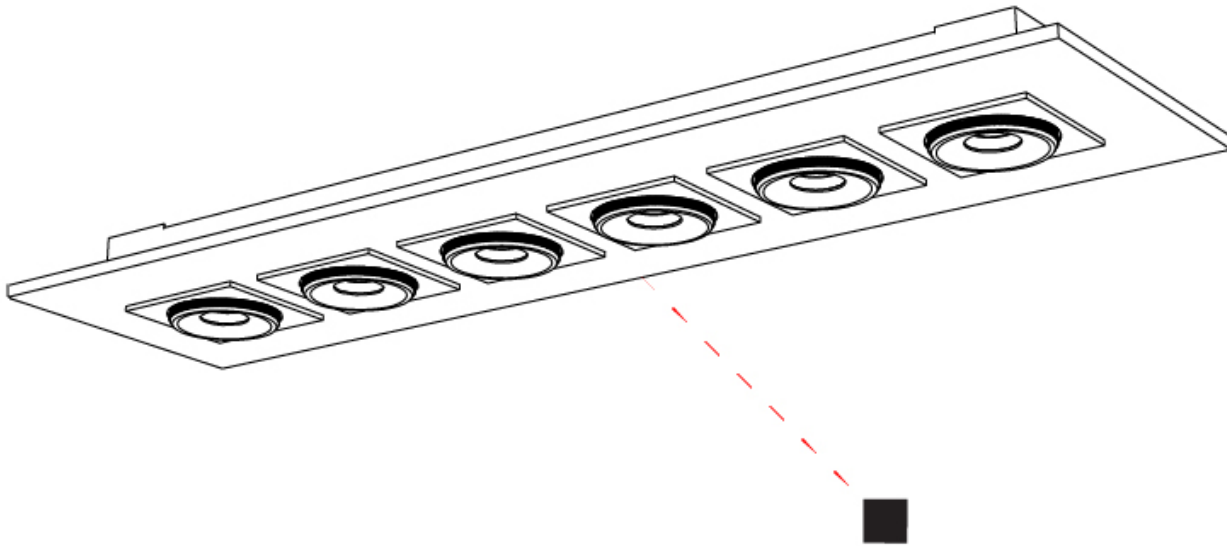

MARC SQUARE 6 SURFACE

D92125

PROJECT _____

TYPE _____

SPECIFIER _____

QUANTITY _____

DATE _____

D