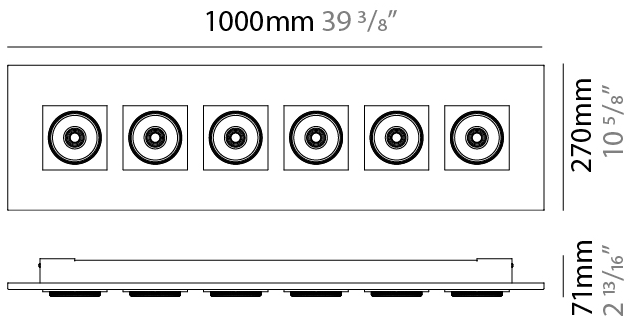

MARC SQUARE 6 SURFACE

D92125

base number

PROJECT	
TYPE	
SPECIFIER	
QUANTITY	
DATE	

1. To build a product code in our configurator select the specify button on the base model # product page
2. To build a manual product code on this datasheet choose from the options listed below in blue font and add the suffix to the base model #

GENERAL

Series: Marc
Subseries: Marc Square 6
Brand: Milan
Division: Design
Mounting Type: Surface
Mounting Location: Ceiling
Subcategory: Downlight

PHYSICAL

Shape: Rectangle
Length (mm): 1000
Length (in): 39 3/8
Width (mm): 270
Width (in): 10 5/8
Height (mm): 71
Height (in): 2 13/16
Light Distribution: Adjustable / Direct
Weight (kg): 7.3
Weight (lbs): 15.999
Fixture Finish: WHI
Fixture Material: Aluminum

ELECTRICAL

Lamp Type: LED
Input Wattage (W): 60
Total Output Wattage (W): 55.8
Dimming: Non-Dimmable
Driver Included: Yes
Driver Location: Integrated
Driver Type: Constant Current - Universal
Driver Class: Class 1
Input Voltage (V): 120 - 277
Constant Current (MA): 350
Upon Request: Phase dimming 120Vac

LED

Number of LEDs: 6
Color Temperature (°K): 3000
Max. Delivered Lumen (lm): 6060
CRI: >80 CRI
Lamp Life (hrs): 50000

OPTICAL

Reflector: 50

RATINGS AND CERTIFICATIONS

Certified By: CSA Certified to UL and CSA Standards
IP rating: IP20