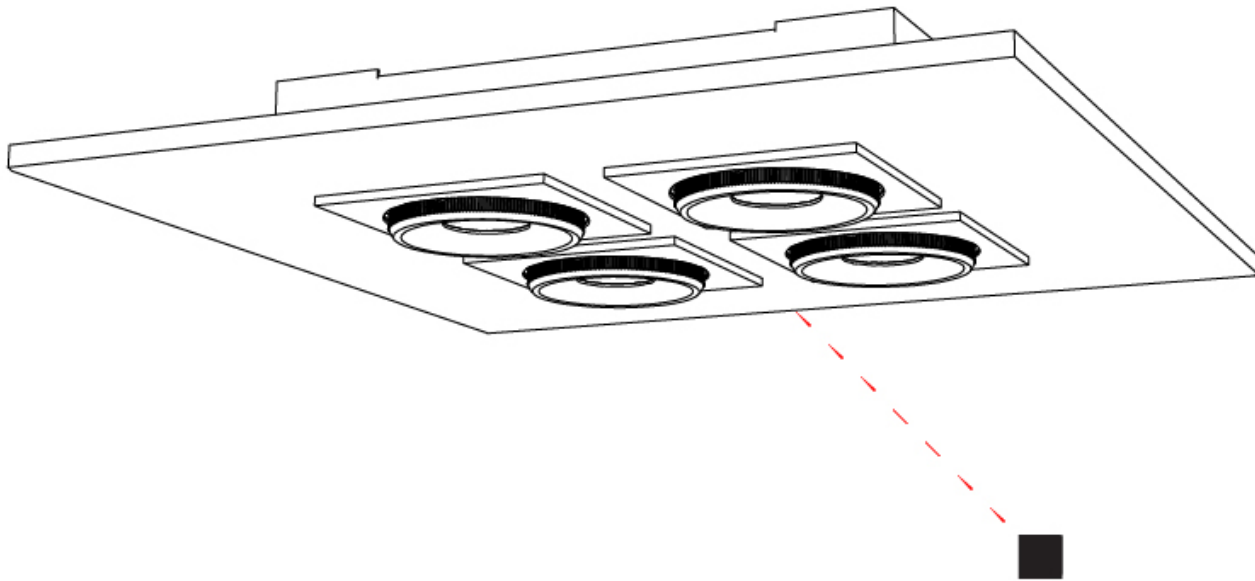

MARC SQUARE 4 SURFACE

D92123

PROJECT _____

TYPE _____

SPECIFIER _____

QUANTITY _____

DATE _____

D